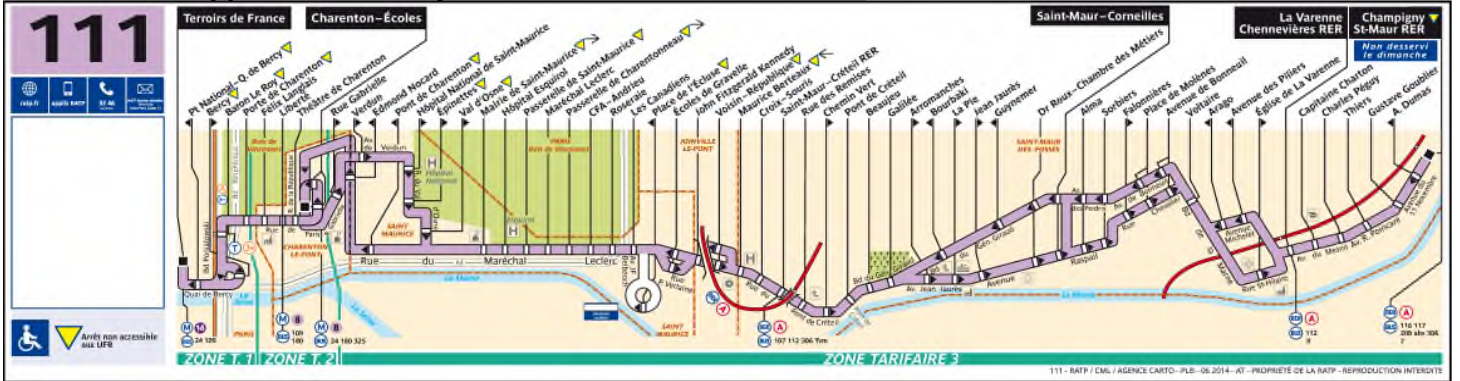

Horaires applicables du 01 juillet 2018 au 31 août 2018

Direction : Terroirs de France

Lundi à vendredi du 01/07 au 08/07/2018 et du 27/08 au 31/08/2018

Table of bus departure times for weekdays (Monday to Friday) from July 1st to July 8th, and August 27th to August 31st. The table lists departure times for various stations including Terroirs de France, Charenton-Écoles, Saint-Maur-Créteil RER, and Champigny Saint-Maur RER. A green box highlights that these hours are only valid on Fridays.

Horaires valables uniquement le vendredi

Samedi du 01/07 au 31/08/2018

Table of bus departure times for Saturdays (July 1st to August 31st). The table lists departure times for various stations including Terroirs de France, Charenton-Écoles, Saint-Maur-Créteil RER, and Champigny Saint-Maur RER.

Dimanche et fêtes du 01/07 au 31/08/2018

Table of bus departure times for Sundays and public holidays (July 1st to August 31st). The table lists departure times for various stations including Terroirs de France, Charenton-Écoles, Saint-Maur-Créteil RER, and La Varenne-Chennevières RER.

Lundi à vendredi du 09/07 au 26/08/2018

Table of bus departure times for weekdays (Monday to Friday) from July 9th to August 26th. The table lists departure times for various stations including Terroirs de France, Charenton-Écoles, Saint-Maur-Créteil RER, and La Varenne-Chennevières RER. A green box highlights that these hours are only valid on Fridays.

Horaires valables uniquement le vendredi