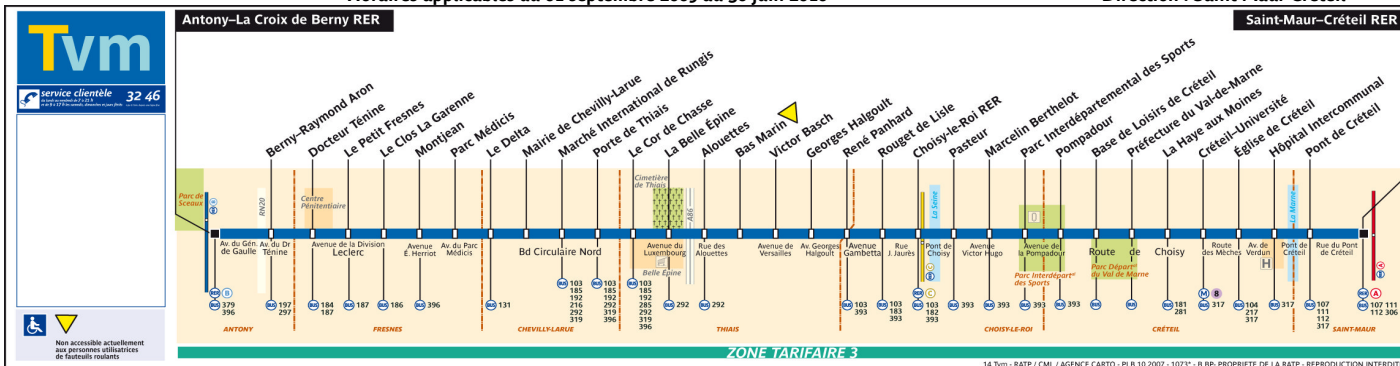

Horaires applicables du 01 septembre 2009 au 30 juin 2010

Direction : Saint Maur Créteil

Notre engagement: Nous nous efforçons de respecter au mieux les horaires affichés en fonction des difficultés de circulation

Lundi à vendredi

Table of train and bus schedules for Monday to Friday. It lists stations from La Croix de Berny RER to Saint-Maur-Créteil RER with corresponding arrival and departure times. Includes a section for bus services from 06h58 to 19h36.

Samedi

Table of train and bus schedules for Saturday. It lists stations from La Croix de Berny RER to Saint-Maur-Créteil RER with corresponding arrival and departure times. Includes a section for bus services from 12h39 to 20h18.

Dimanche et Fêtes

Table of train and bus schedules for Sunday and public holidays. It lists stations from La Croix de Berny RER to Saint-Maur-Créteil RER with corresponding arrival and departure times. Includes a section for bus services from 07h38 to 18h58.