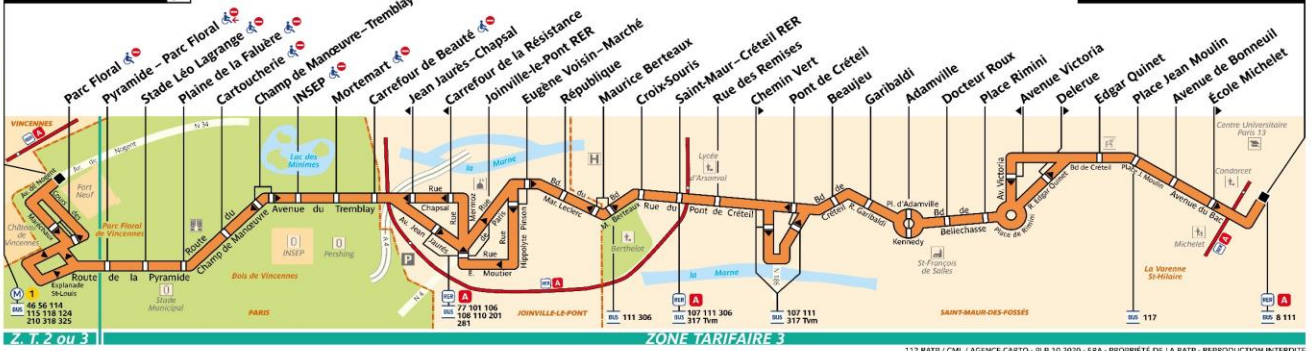

112

Château de Vincennes

La Varenne - Chennevières RER

APPLICABLE DU 01 JUILLET 2022 AU 31 AOÛT 2022

Table of bus schedules for RATP 112. It includes sections for 'DIRECTION Château de Vincennes Métro', 'DIRECTION La Varenne - Chennevières RER', and various days of the week (Lundi à vendredi, Samedi, Dimanche et fêtes). Each section contains a grid of departure times for different stations along the route.

Table of bus schedules for RATP 112, continuing from the previous section. It includes sections for 'DIRECTION Château de Vincennes Métro' and 'DIRECTION La Varenne - Chennevières RER' for various days of the week.