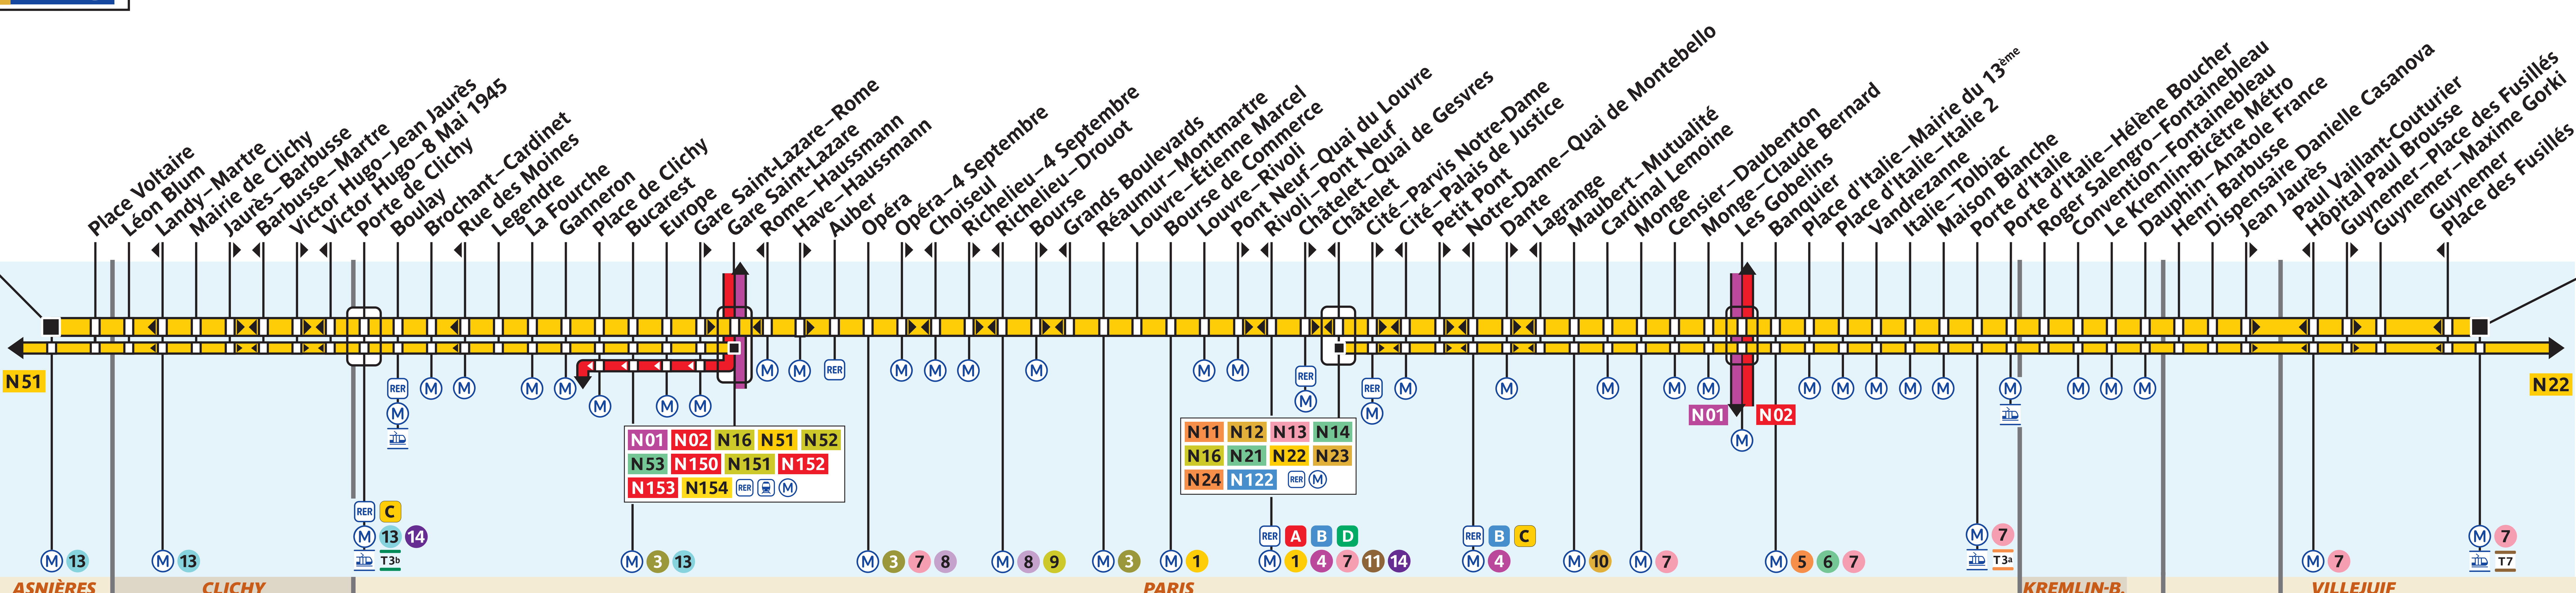

N15

Gabriel Péri – Métro

Villejuif – Louis Aragon

ASNIÈRES
 ZONE 3
 ZONE TARIF. 2

CLICHY
 PARIS
 ZONE TARIFAIRE 1

KREMLIN-B.
 ZONE 2
 Z. 2-3
 VILLEJUIF
 ZONE TARIFAIRE 3

N01	N02	N16	N51	N52
N53	N150	N151	N152	
N153	N154	RER	T3a	M

N11	N12	N13	N14
N16	N21	N22	N23
N24	N122	RER	M

M 7
 T3a

M 7
 T7